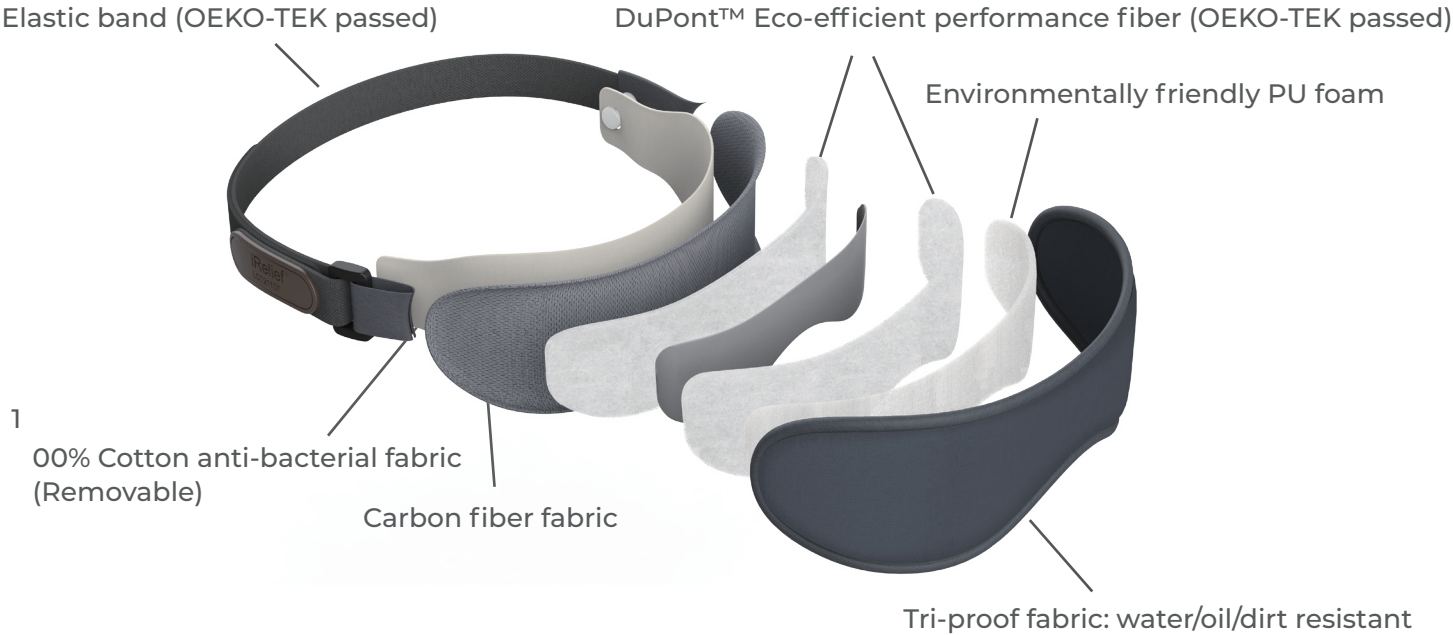

SPECTRUM

INTERNATIONAL

USB Heating Eye Mask

Spectrum Eye Mask

Provide Effective Warm Compress to Dry Eyes

Product Concept

Spectrum Eye Mask is a smart eye mask designed to provide heating comfort to the eyes. It works by connecting eye mask with power bank or computer or any other power source. It can relieve eye fatigue and discomfort caused by dry eye or other eye problems. It can also accelerate the blood circulation around the eye to improve black eye circle conditions. There is a removable sheet on the eye mask for users to clean and keep hygiene. The sheet is machine washable and dryable.

Temperature
Adjustable

Nasal Arch Fit

Machine
Washable

Auto Switch off

FlexStrip™ Fits Face Better

FlexStrip™ is innovatively designed and applied in the nose bridge area of the **Spectrum Eye Mask**. FlexStrip™ is adjustable according to the nose shape to make the iRelief™ eye mask better fit on the face. Better fit provides better heating effect at the eye lid area.

- 39°C
- 41°C
- 44°C

3 Heating Options with Smart Control

Spectrum Eye Mask provides 3 optional heating temperatures to meet different comfort demands. The heating time is 10 minutes for each option. When the 10 minutes heating SPA is finished, it will automatically switch off.

High Quality Material in Each Layer

Each layer of the eye mask is made up with high quality materials to ensure comfortable and safe wearing experience.

Specification

Heating method	Powered by USB connection
Heating temperature	39°C, 41°C, 44°C
Heating duration	12 minutes
Input voltage	DC 5V/1A
Power	4W (max.)
Color	Space grey
Size	22cm x 7 cm
Weight	25g