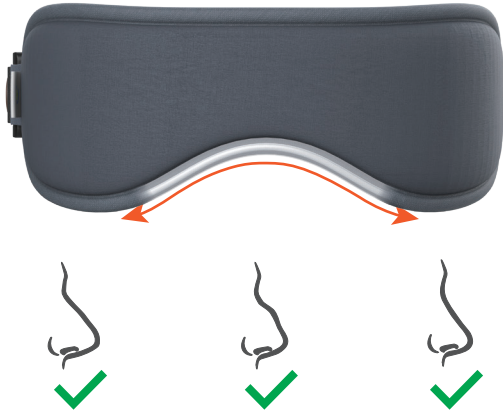

SPECTRUM

INTERNATIONAL

USB Heating Eye Mask

Spectrum Eye Mask

Provide Effective Warm Compress to Dry Eyes

Product Concept

Spectrum Eye Mask is a smart eye mask designed to provide heating comfort to the eyes. It works by connecting eye mask with power bank or computer or any other power source. It can relieve eye fatigue and discomfort caused by dry eye or other eye problems. It can also accelerate the blood circulation around the eye to improve black eye circle conditions. There is a removable sheet on the eye mask for users to clean and keep hygiene. The sheet is machine washable and dryable.

Temperature
Adjustable

Nasal Arch Fit

Machine
Washable

Auto Switch off

FlexStrip™ Fits Face Better

FlexStrip™ is innovatively designed and applied in the nose bridge area of the **Spectrum Eye Mask**. FlexStrip™ is adjustable according to the nose shape to make the iRelief™ eye mask better fit on the face. Better fit provides better heating effect at the eye lid area.

- 39°C
- 41°C
- 44°C

3 Heating Options with Smart Control

Spectrum Eye Mask provides 3 optional heating temperatures to meet different comfort demands. The heating time is 10 minutes for each option. When the 10 minutes heating SPA is finished, it will automatically switch off.

High Quality Material in Each Layer

Each layer of the eye mask is made up with high quality materials to ensure comfortable and safe wearing experience.

Specification

Heating method	Powered by USB connection
Heating temperature	39°C, 41°C, 44°C
Heating duration	12 minutes
Input voltage	DC 5V/1A
Power	4W (max.)
Color	Space grey
Size	22cm x 7 cm
Weight	25g